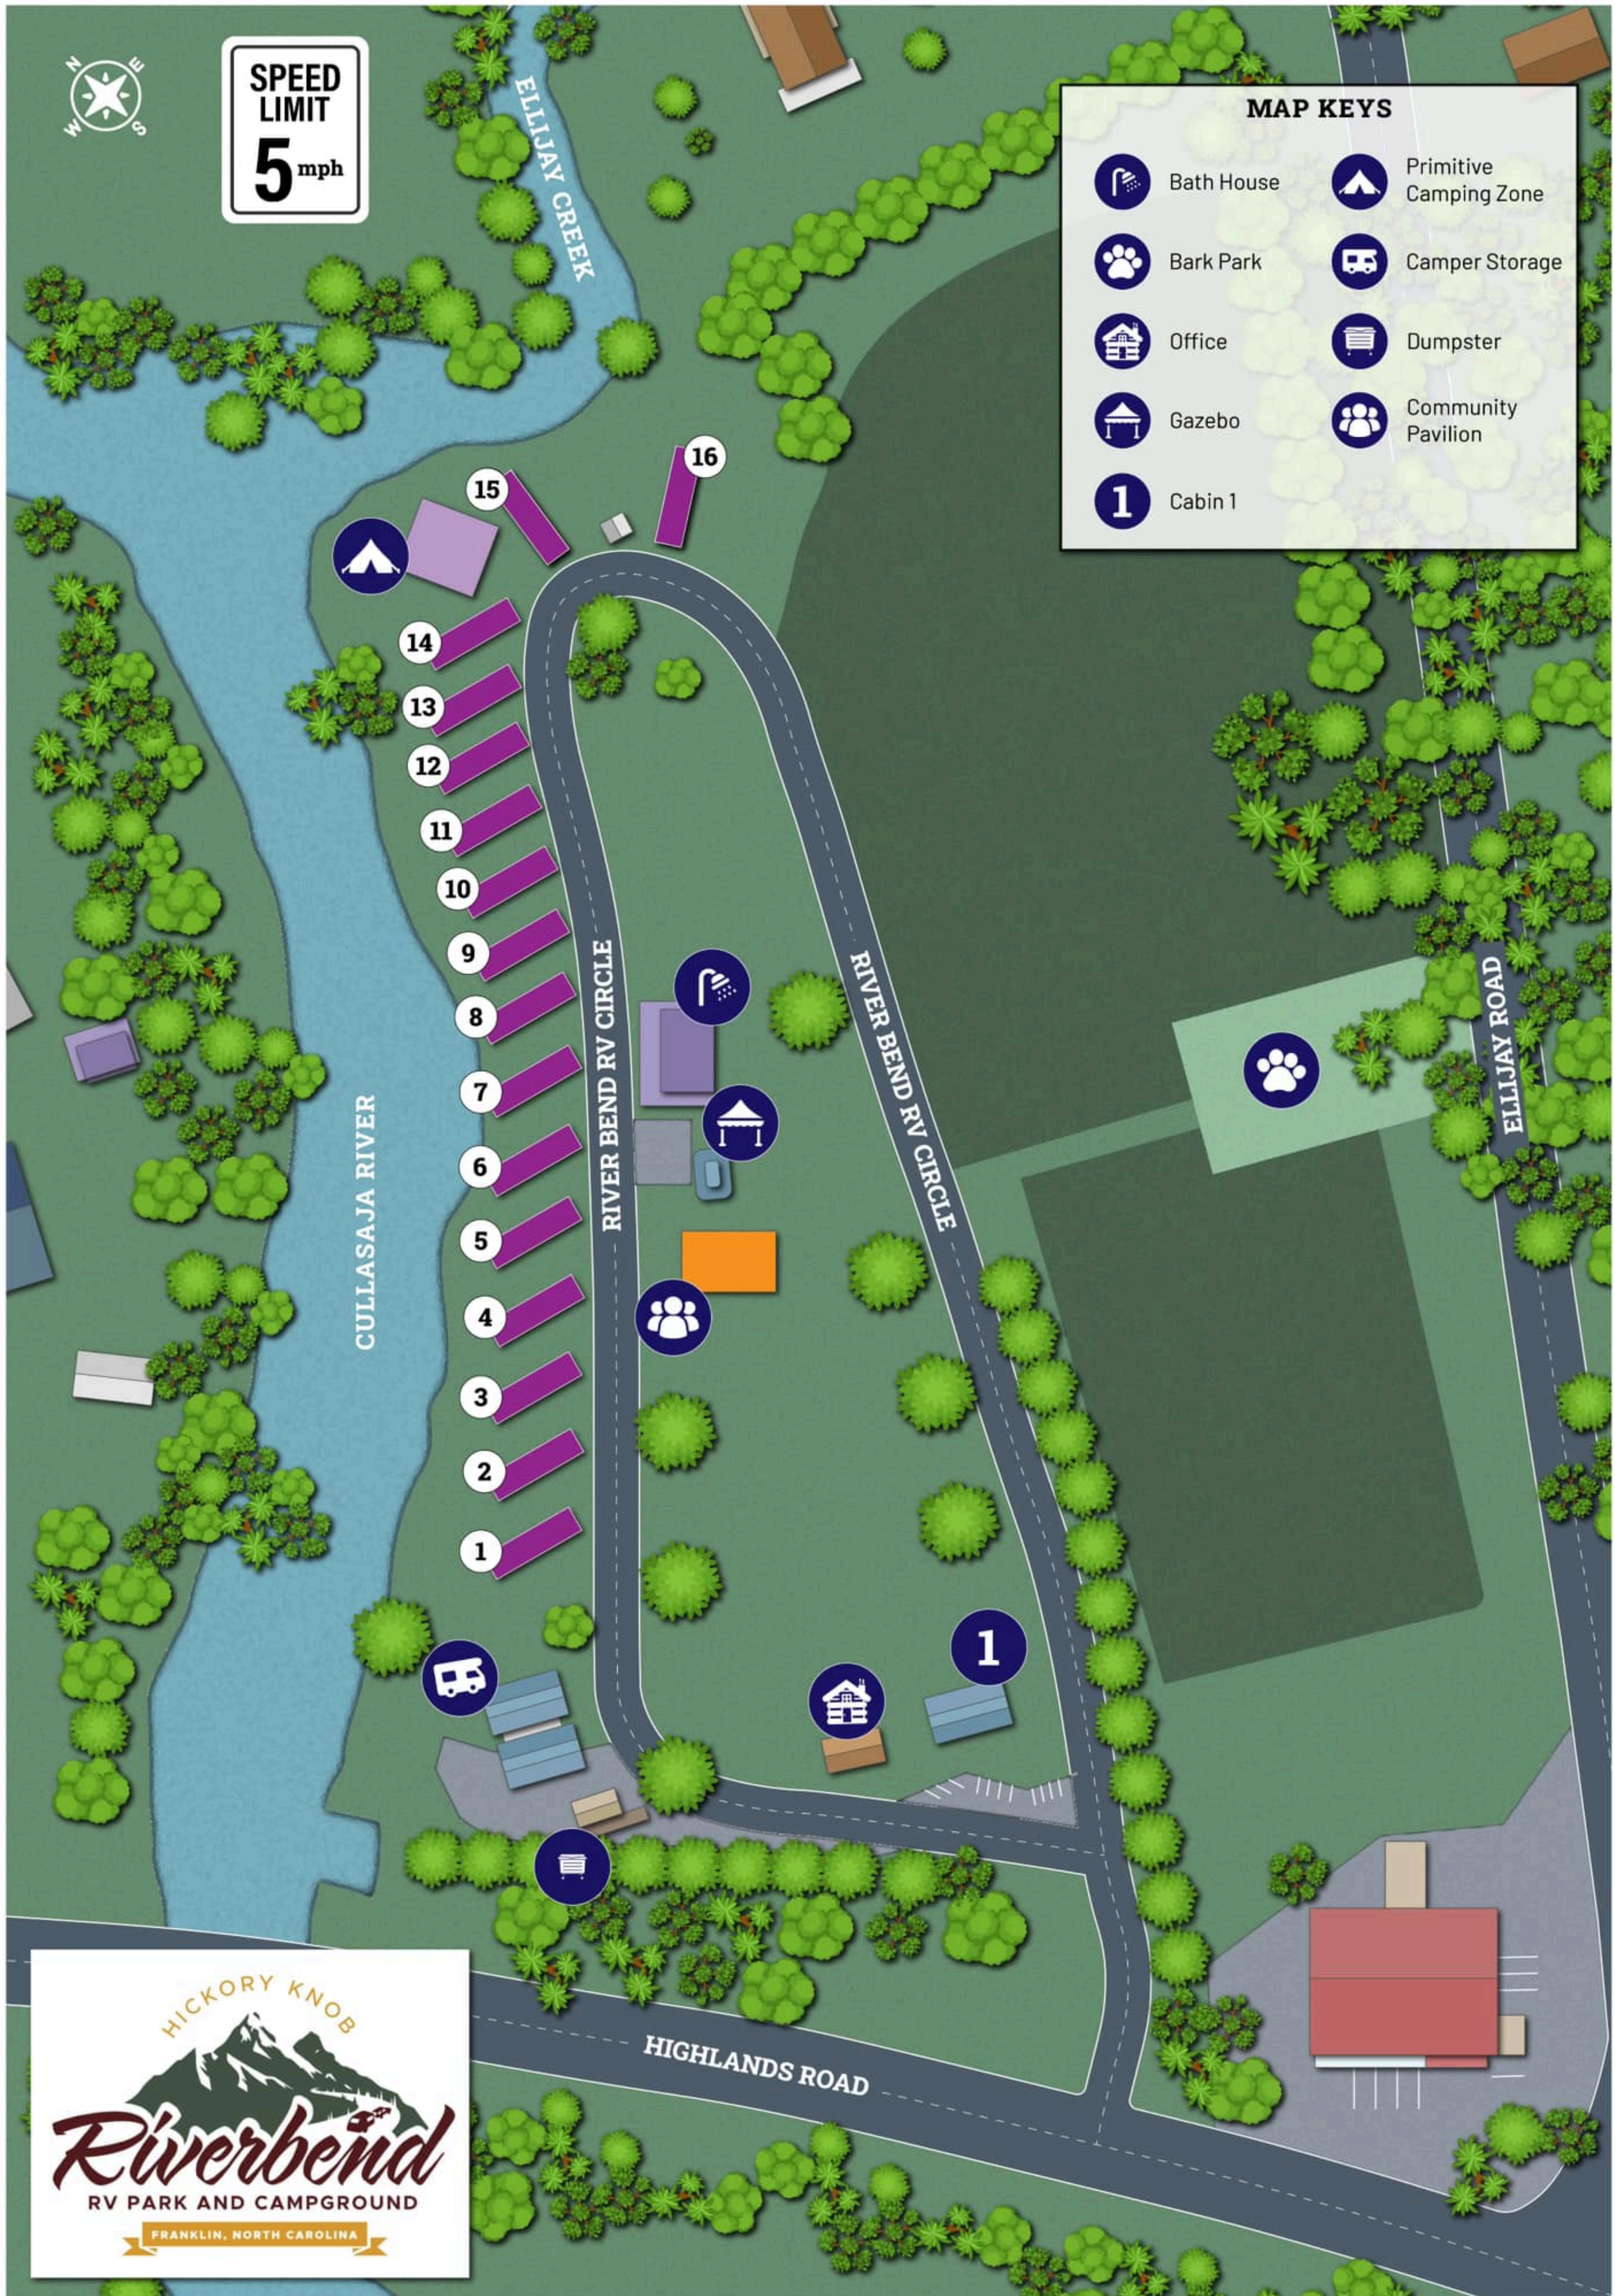

**SPEED
LIMIT**
5 mph

MAP KEYS

- | | | | |
|---|------------|---|---------------------------|
|  | Bath House |  | Primitive
Camping Zone |
|  | Bark Park |  | Camper Storage |
|  | Office |  | Dumpster |
|  | Gazebo |  | Community
Pavilion |
|  | Cabin 1 | | |

HICKORY KNOB

Riverbend
RV PARK AND CAMPGROUND
FRANKLIN, NORTH CAROLINA